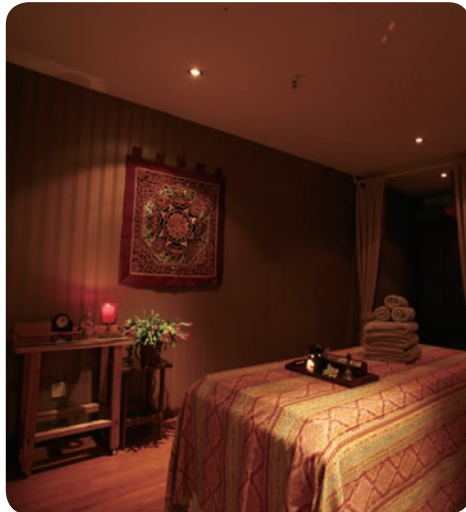

Qiwasong SPA

Complimentary flower tea and healthy meals with any purchase; free testing service

Chiva-Som SPA is a South-East Asian style spa club.

Add: Suite A, 6F, West Wing, International Garden, 160 Tian Mu Shan Rd

Tel: 0571-56763345

Directions: Bus 17/K92/49/k49/k24/900