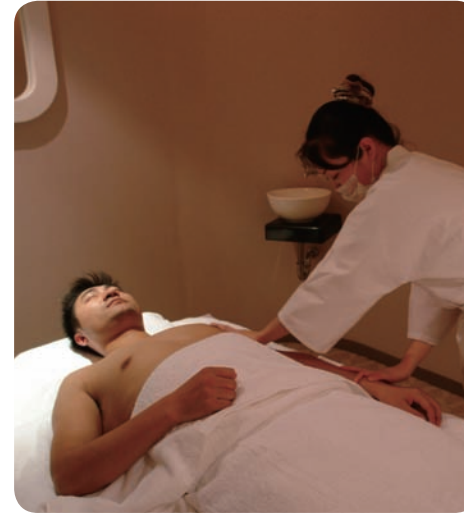

Qiwasong SPA

Complimentary flower tea and healthy meals with any purchase; free testing service

Chiva-Som SPA is a South-East Asian style spa club.

Add: Suite A, 6F, West Wing, International Garden, 160 Tian Mu Shan Rd

Tel: 0571-56763345

Directions: Bus 17/K92/49/k49/k24/900